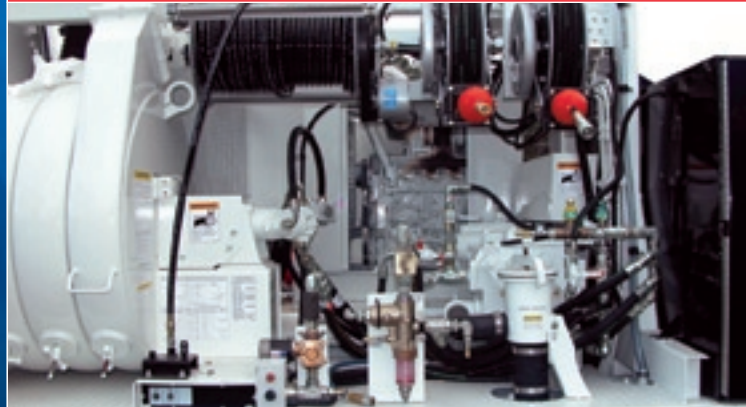

THE HYDRO-EXCAVATION PACKAGE

The Hydro-Excavation Package gives you two great machines. With this package added to our combo machine you have a powerful, durable and easy to operate excavator that can tackle the most challenging excavating jobs. You also have the best combo sewer cleaner in the industry loaded with standard features that are options on other machines. All with the industry's leading safety features.

- 2-engine design
- Exclusive 3-stage fan
- Automatic Vacuum Breaker
- Low volume high pressure hydro package

VAC-CON HAS POWERUP SERVICE AND CUSTOMER SUPPORT

Our Power Up customer support is dedicated to serving you. Whether you need parts, technical service, maintenance training or you want to file a warranty claim, Vac-Con customer support people get it done...right away.

No matter what you need, our mission is to help you on the spot. We go the extra mile to get you back on the job as soon as humanly possible. Power Up gives you:

- 26,000 square foot service department
- Savvy service personnel who know your machine inside and out
- 24/7 real person support help line
- Over $5 million in parts inventory
- 24 hour parts shipment turnaround

Every year we hold intensive service/maintenance seminars for our dealer service people. We regularly conduct regional training across the country to ensure that you get the very best customer service and support so you can get back on the job.

VAC-CON POWER COMES IN A LEASE TOO

Our Ultimate Leasing Program uses creative financial solutions that maximize your working capital and:

- 100% leasing allows you to add all the options you really need
- Fixed rate financing lets you plan with no surprises
- Simplifies your accounting and tax reporting
- Keeps your credit lines intact

VAC-CON
MORE POWER TO YOU